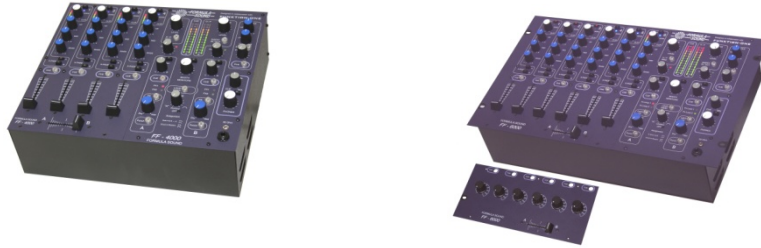

## FF-Serien DJ mixers – utvecklad i samarbete med Funktion One för ledande DJs

Produkt	REF	Beskrivning	Brutto ex.	Brutto ink.
<b>FF-6000</b>	160	6 channel dual format DJ mixer with removable fader panel.	24.480:-	30.600:-
<b>FF-6000P</b>	160P	As above but with PRO X crossfade fitted.	25.760:-	32.200:-
	161	Optional rotary fader panel. (Replaces linear fader panel)	2.120:-	2.650:-
	161P	Optional rotary fader panel with PRO X crossfade fitted.	3.440:-	4.300:-
	162	Optional linear fader panel	2.120:-	2.650:-
	162P	Optional linear fader panel with PRO X crossfade fitted.	3.440:-	4.300:-
<b>FF-4000</b>	164	4 channel dual format DJ mixer with removable fader panel.	19.520:-	24.400:-
<b>FF-4000P</b>	164P	As above but with PRO X crossfade fitted.	20.880:-	26.100:-
	165	Optional rotary fader panel. (Replaces linear fader panel)	1.640:-	2.050:-
	165P	Optional rotary fader panel with PRO X crossfade fitted.	2.952:-	3.690:-
	166	Optional linear fader panel	1.640:-	2.050:-
	166P	Optional linear fader panel with PRO X crossfade fitted.	2.952:-	3.690:-
	167	PRO X crossfader with mounting bracket to fit either FF4000 or FF6000	1.640:-	2.050:-
	168	19" Rack mounting kit for FF-4000	740:-	925:-

## FSM-Serien DJ mixers – legendariska DJ mixers

Produkt	REF	Beskrivning	Brutto ex.	Brutto ink.
<b>FSM-600</b>	061	Fixed format 6 channel mixer in Bordeaux red	17.400:-	21.750:-
	061BLK	Fixed format 6 channel mixer in Black	17.400:-	21.750:-
	069	Littlelite for FSM600	POA	
<b>FSM-400</b>	062	Fixed format 4 channel mixer (382 x 283mm) in Electric Blue	11.900:-	14.875,-
	062BLK	Fixed format 4 channel mixer (382 x 283mm) in Black	11.900:-	14.875,-
	063	19" Rack mounting version FSM-400 in Electric Blue	12.200:-	15.250:-
	063BLK	19" Rack mounting version FSM-400 in Black	12.200:-	15.250:-